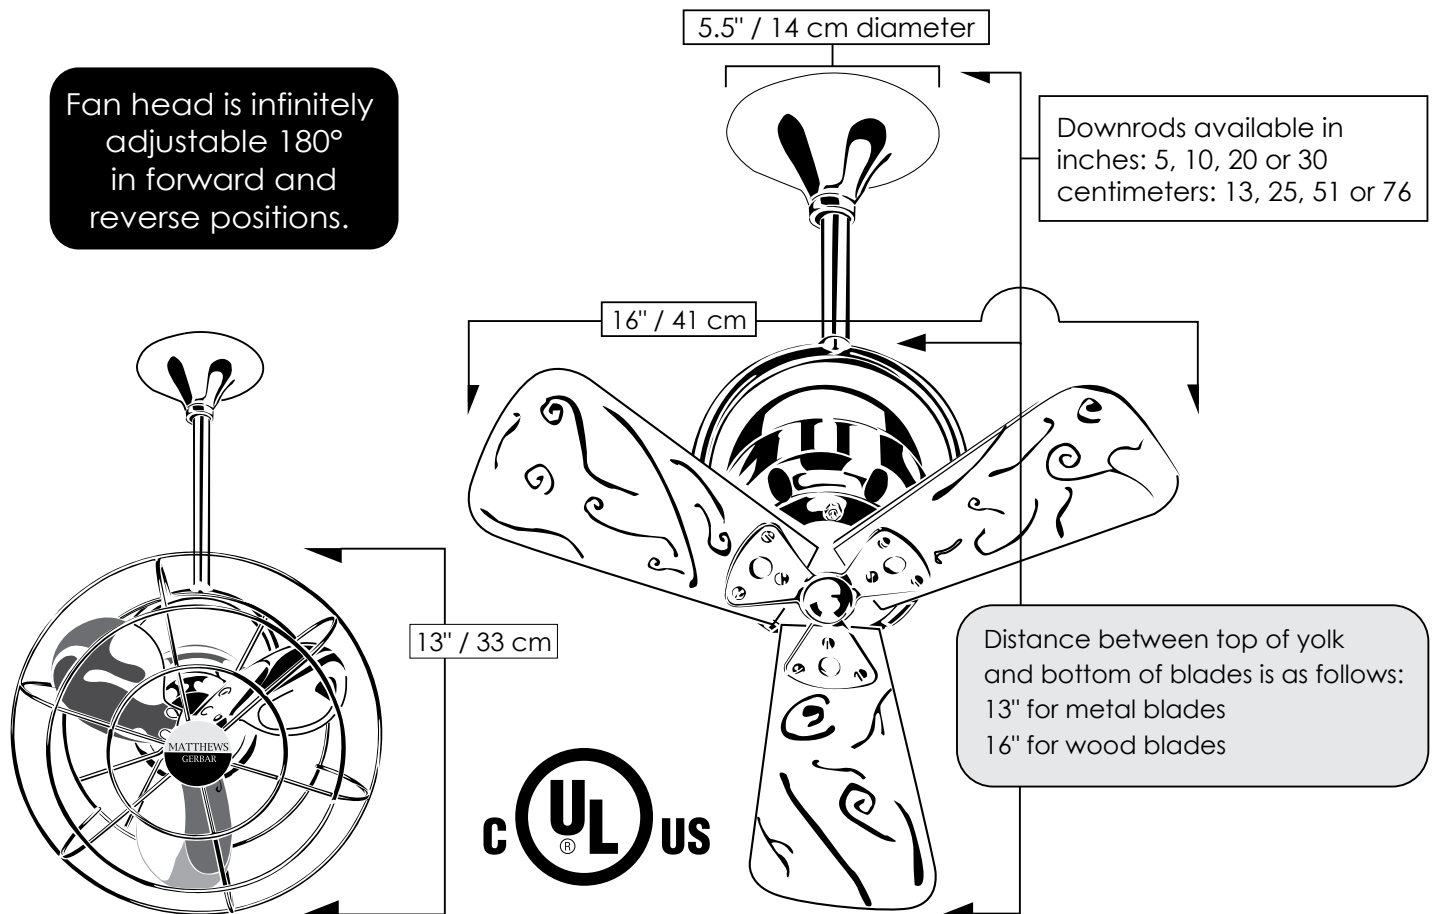

Bianca Direcional

TECHNICAL SPECIFICATIONS

Fan head is infinitely adjustable 180° in forward and reverse positions.

CEILING PITCH TABLE

0/12	0 degrees
1/12	4.76 degrees
2/12	9.46 degrees
3/12	14.04 degrees
4/12	18.43 degrees
5/12	22.62 degrees
6/12	26.57 degrees
7/12	30.26 degrees
8/12	33.69 degrees
9/12	36.87 degrees
10/12	39.81 degrees
11/12	42.51 degrees

CEILING HEIGHT / DOWNROD TABLE

Ceiling Height	Downrod Lengths <i>Field cuttable. Non-threaded</i>
10 ft or less	5 inches / 13 cm <i>Use safety cages if applicable</i>
10 -12 feet	10 inches / 25 cm
13 feet	20 inches / 51 cm
14 feet	30 inches / 76 cm

Matthews Fan Company

1881 Industrial Drive
Libertyville, IL 60048
Tele: 847.680.9043
Fax: 847.680.8140
www.matthewsfanco.com

© 2023 Matthews Fan Company. All rights reserved.