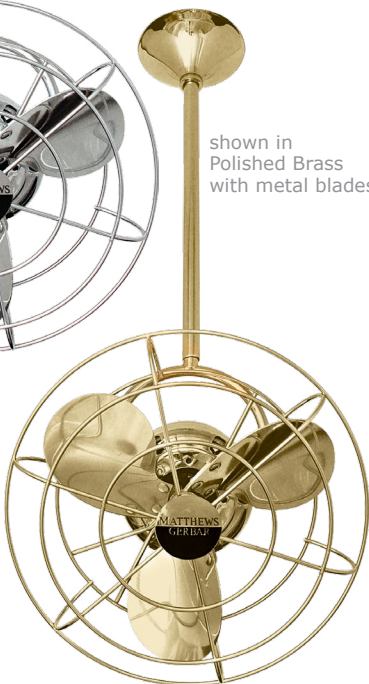

shown in
Polished Chrome
with metal blades

shown in
Polished Brass
with metal blades